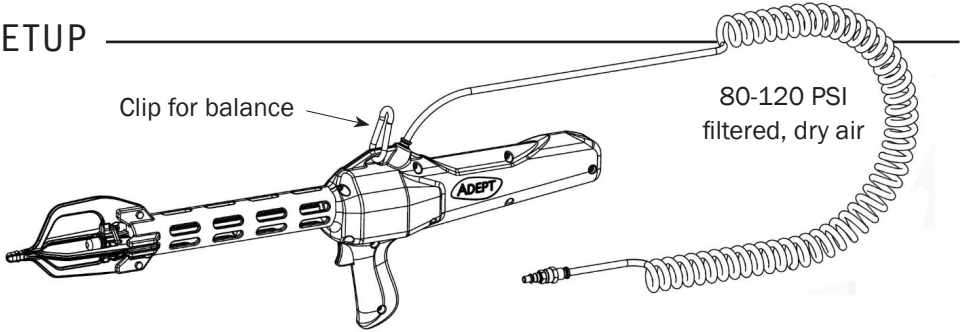

SETUP

LOADING

Take a two flange plug

Insert through side

Slip onto orange end

USAGE

Pull down tail, insert end into anus,
hold gun firmly, pull trigger

The plug will be automatically inserted into anus