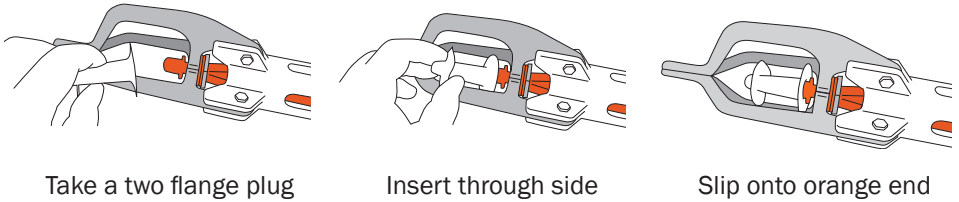

SETUP

LOADING

Take a two flange plug

Insert through side

Slip onto orange end

USAGE

Pull down tail, insert end into anus,
hold gun firmly, pull trigger

The plug will be automatically inserted into anus