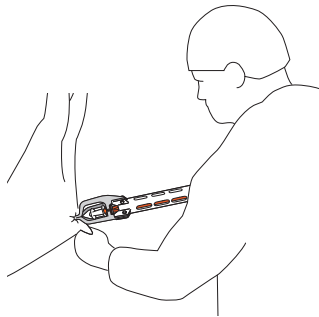

SETUP

LOADING

Take a two flange plug

Insert through side

Slip onto orange end

USAGE

Pull down tail, insert end into anus,
hold gun firmly, pull trigger

The plug will be automatically inserted into anus