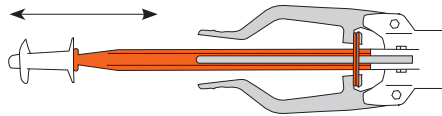

SETUP

LOADING

Take a two flange plug

Insert through side

Slip onto orange end

USAGE

Pull down tail, insert end into anus,
hold gun firmly, pull trigger

The plug will be automatically inserted into anus